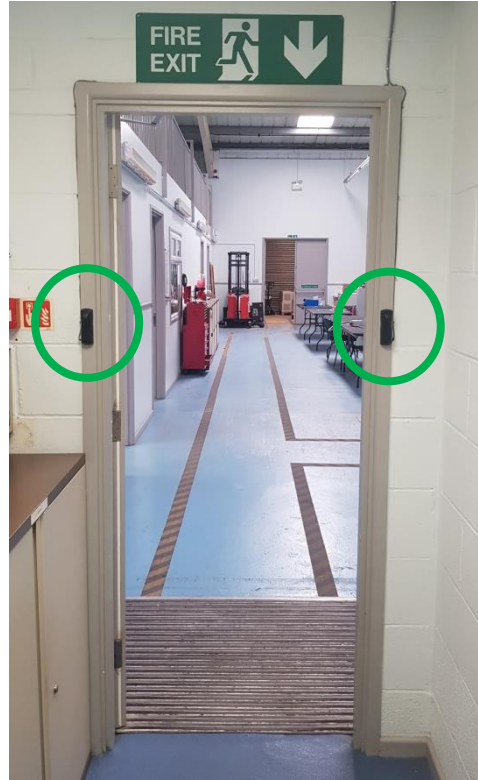

Room Occupancy Monitor

Ideal for small capacity rooms such as canteens, toilets, shared offices, storerooms, etc.

Features

- **Small Compact Design**
- **Small sensors**
- **Easy Installation**
- **Quick Setup**
- **Adjustable Room Capacity**
- **Social Distancing Prompts**
- **Displays the last time the occupancy was changed.**

System comprises of one transmitter, and two receivers. One Receiver is pre-installed on the side of the enclosure.

Transmitter

Receiver

Social Distancing Prompts

- System displays a prompt when it detects people walking too close to each other.